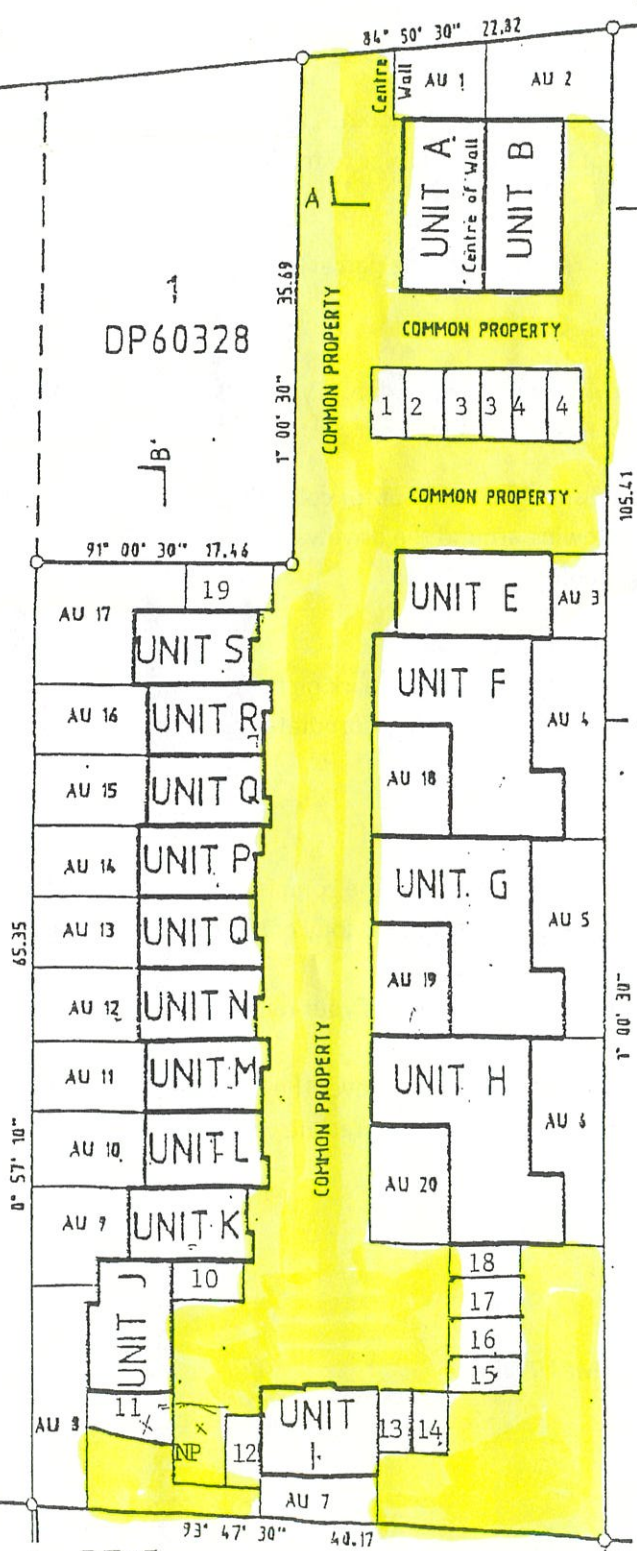

Common area

GLADSTONE ROAD LEGAL ROAD

707800m

FIRST FLOOR

DP60328

1
DP41703

21
DP572
ST. MARY'S SCHOOL

©
Iron Tube
0.55 from
Karbline
R.L. 39.44

707700m

2
DP41703

PT17

DRO T16

2

1